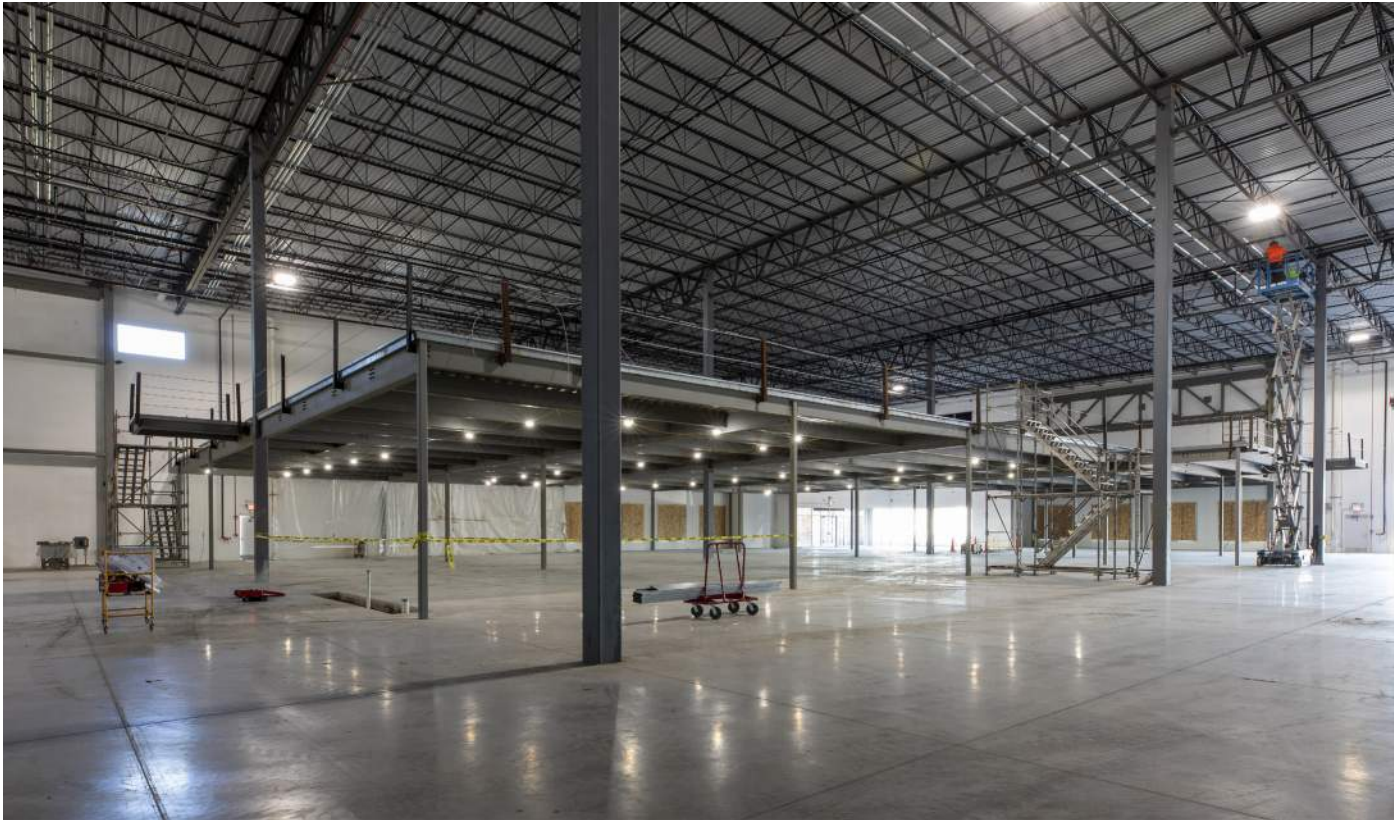

Think of us for your next Facility Renovation /
Corporate Interiors project...

Ask us how we can
help you incorporate
sustainability into
your next project!

Meridian
DESIGN BUILD

UNDER CONSTRUCTION...

RIM Logistics Global Headquarters
Bartlett, IL - 362,205 SF
ARCHITECT: Heitman Architects
CIVIL ENGINEER: V3 Companies, Ltd.