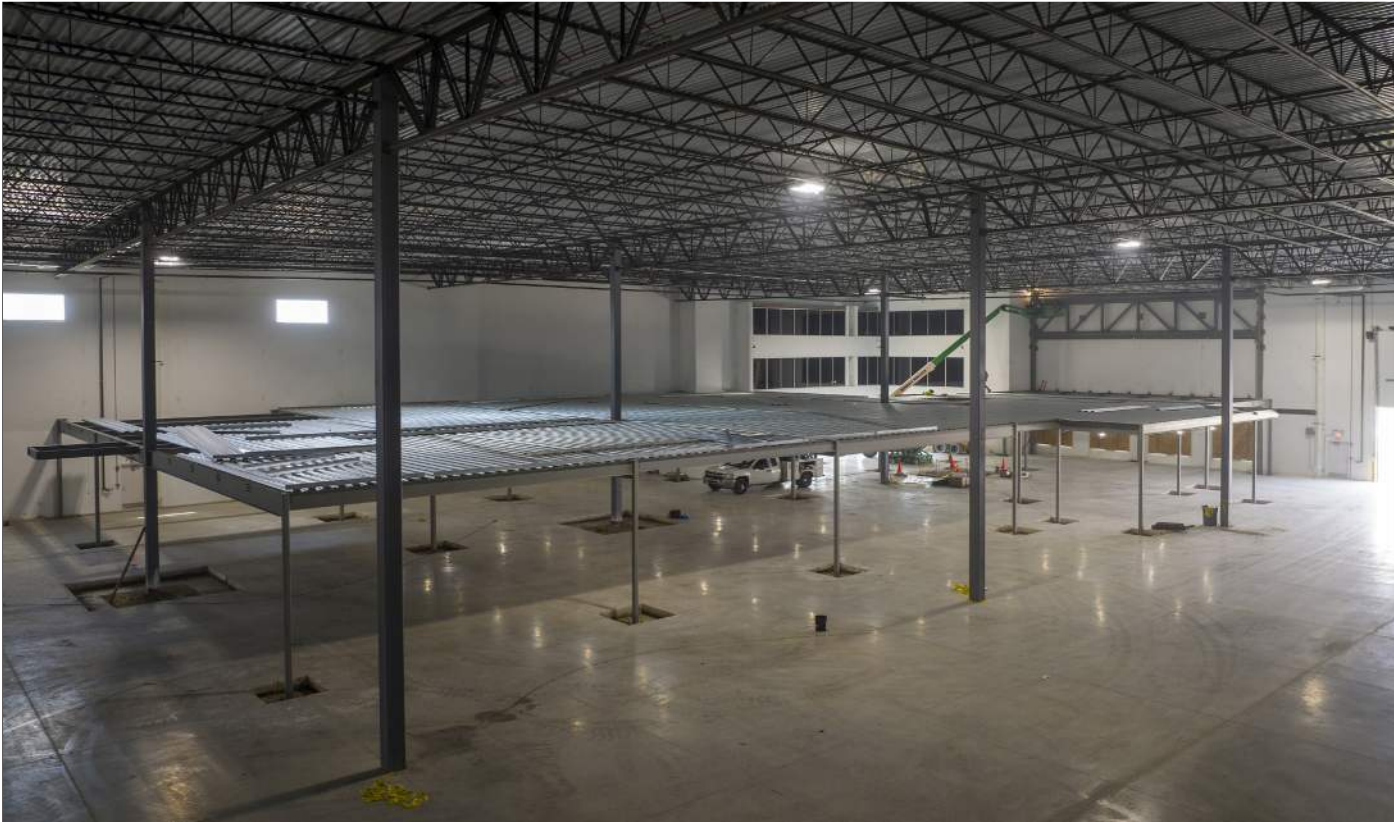

Think of us for your next Renovation /
Corporate Interiors project...

Ask us how we can
help you incorporate
sustainability into
your next project!

Meridian
DESIGN BUILD

UNDER CONSTRUCTION...

RIM Logistics Global Headquarters
Bartlett, IL - 362,205 SF