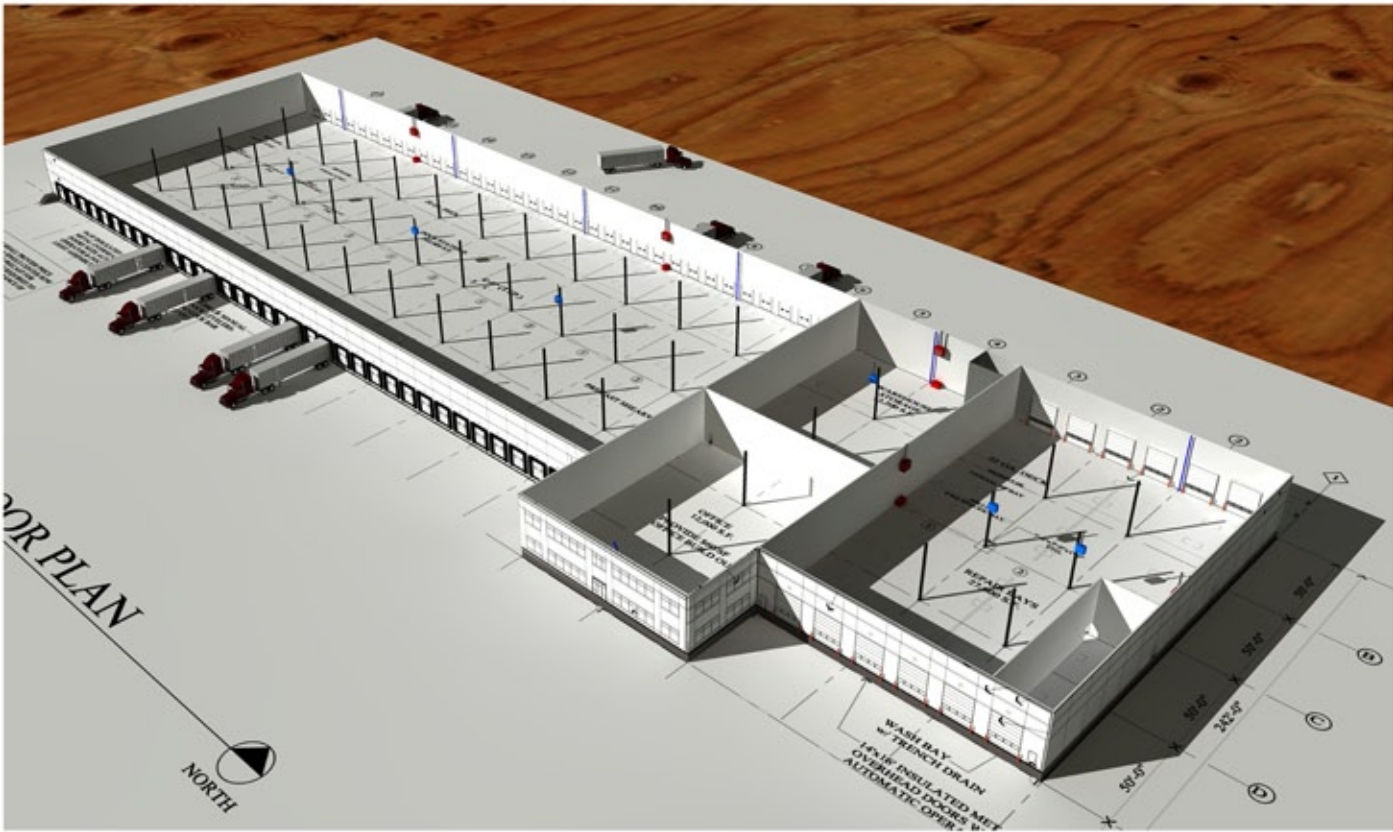

Think of us for your
next Build-to-Suit project...

Ask us how we can
help you incorporate
sustainability into
your next project!

Meridian
DESIGN BUILD

RECENTLY AWARDED...

Polmax Transportation
Distribution Facility
150,858 SF

LOCATION: Alsip, Illinois
ARCHITECT: areté-Knight
CIVIL ENGINEER: Hoefflerle - Butler

**DESIGN BUILD • GENERAL CONTRACTING
CONSTRUCTION MANAGEMENT**

**Please contact us for any upcoming project needs!
847.374.9200 • www.meridiandb.com**